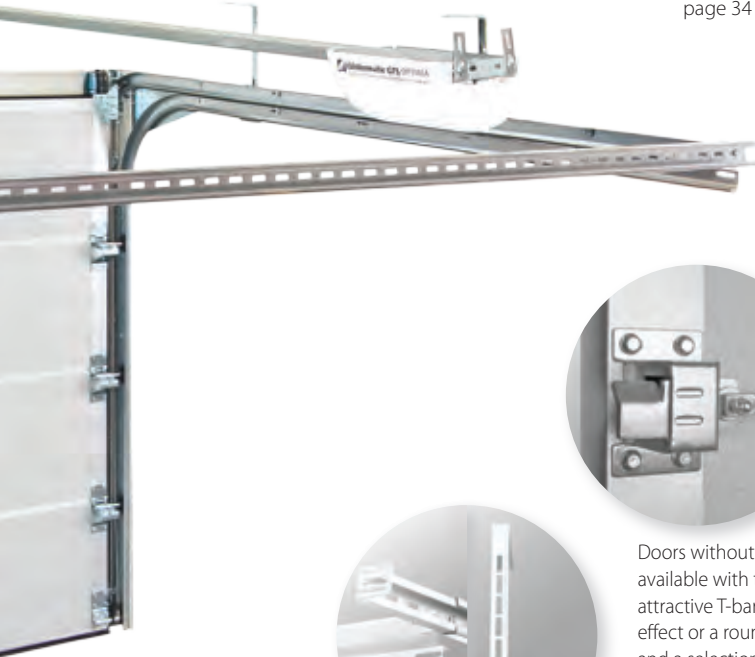

Technology

The Panel-Glide sectional door is smart technology. Smarter technology means engineering and electronics that work simply and effectively, letting you get on with your life. Vertical travel allows more drive through width, better security and more usable space inside and in front of your garage - park right up to the door.

The all round weather seals are perfect for keeping the weather at bay and the Insul-Glide design features 42mm thick insulated panels that effectively reduce heat and sound transmission.

GLIDEROL GARAGE DOORS

Opening Doors Around the World®

www.gliderol.co.uk

Glidermatic GTS OPTIMA®
Premium Sectional Overhead Door Operator

Dedicated remote control comes in the form of the state-of-the-art Glidermatic GTS Optima see page 34 for details.

All Gliderol products are CE marked and built within our audited ISO 9001 quality systems.

Safe-T-Glide®
Single Skin Steel Panel Sectional Overhead Garage Door

Insul-Glide®
42mm Insulated Steel Panel Sectional Overhead Garage Door

Doors without remote control are available with the option of an attractive T-bar handle in Chrome effect or a round handle in black and a selection of optional finishes. Locking is extremely effective with twin extending locking bars and heavy duty latches.

Telescopic arms provide the option of side fixing, ensuring tracks remain stable and square for smooth, long-term reliability and sliding track hangers make locating a solid fixing into a joist simple.

Panel-Glide is available in single skin and 42mm double skin insulated versions. Insulation greatly improves thermal and acoustic performance, reducing the passage of heat and sound, saving energy, saving money.