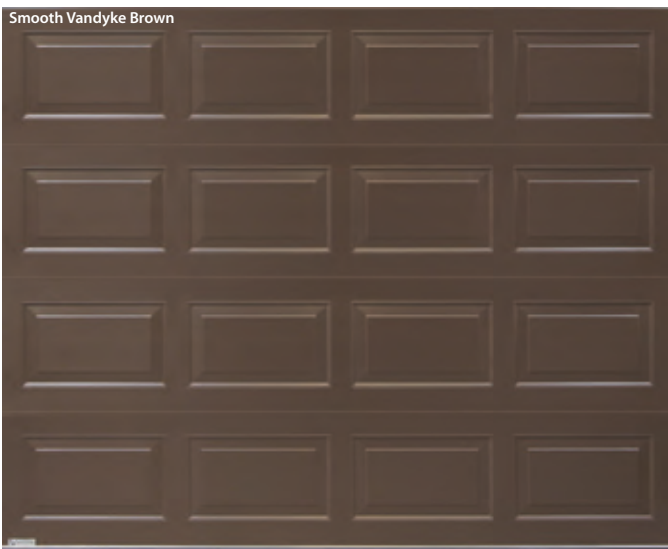

Available in single skin or insulated 42mm thick panels and smooth or embossed woodgrain surface textures, the choice is made almost limitless by the stunning woodgrain effect laminates in Golden Oak and Rosewood, the stock colours of White, Racing Green, Black, Anthracite and Vandyke Brown plus... a selection of metallic colours and any RAL colour you care to choose!

Embossed woodgrain

Smooth

GLIDEROL GARAGE DOORS

Opening Doors Around the World®

www.gliderol.co.uk

Smooth White

Smooth White with Canterbury window option

Smooth Vandyke Brown