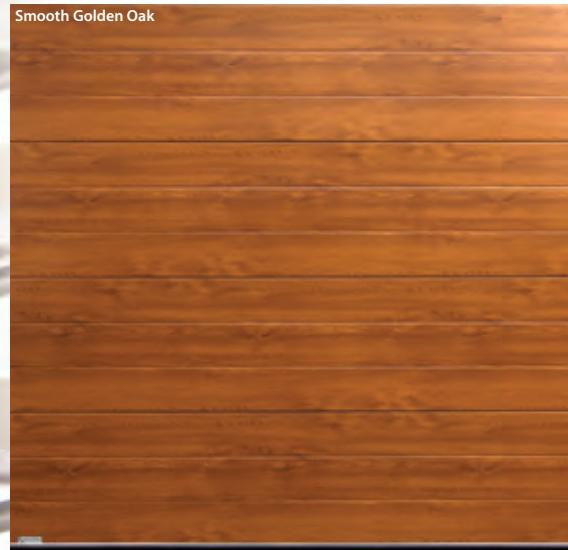

Smooth Golden Oak

Smooth Rosewood