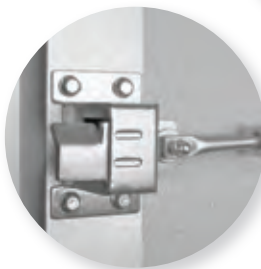

Doors without remote control are available with the option of an attractive T-bar handle in Chrome effect or a round handle in black and a selection of optional finishes. Locking is extremely effective with twin extending locking bars and heavy duty latches.

Telescopic arms provide the option of side fixing, ensuring tracks remain stable and square for smooth, long-term reliability and sliding track hangers make locating a solid fixing into a joist simple.