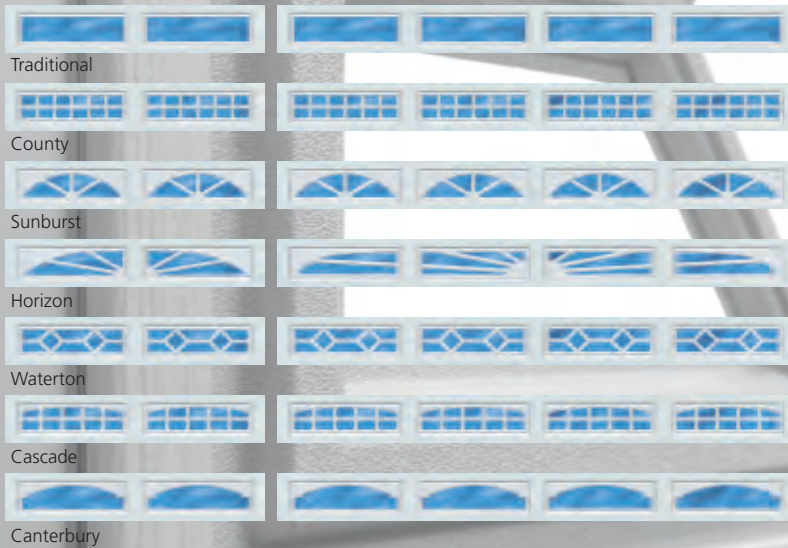

Hampton

The "stretch" version of the traditional Georgian panel profile lends an elegance and simplicity to this design classic.

The Hampton is made even more impressive with the addition of optional windows. Assembled from tough tinted acrylics, the windows allow natural light to illuminate the garage interior and are available in clear or stippled. Double doors with three or four features are particularly well proportioned and have a dedicated design for the Horizon window style creating a decorative sunburst effect. **All windows are minimal maintenance**, requiring no re-painting and just an occasional wipe over with warm soapy water to keep their finish in good condition.